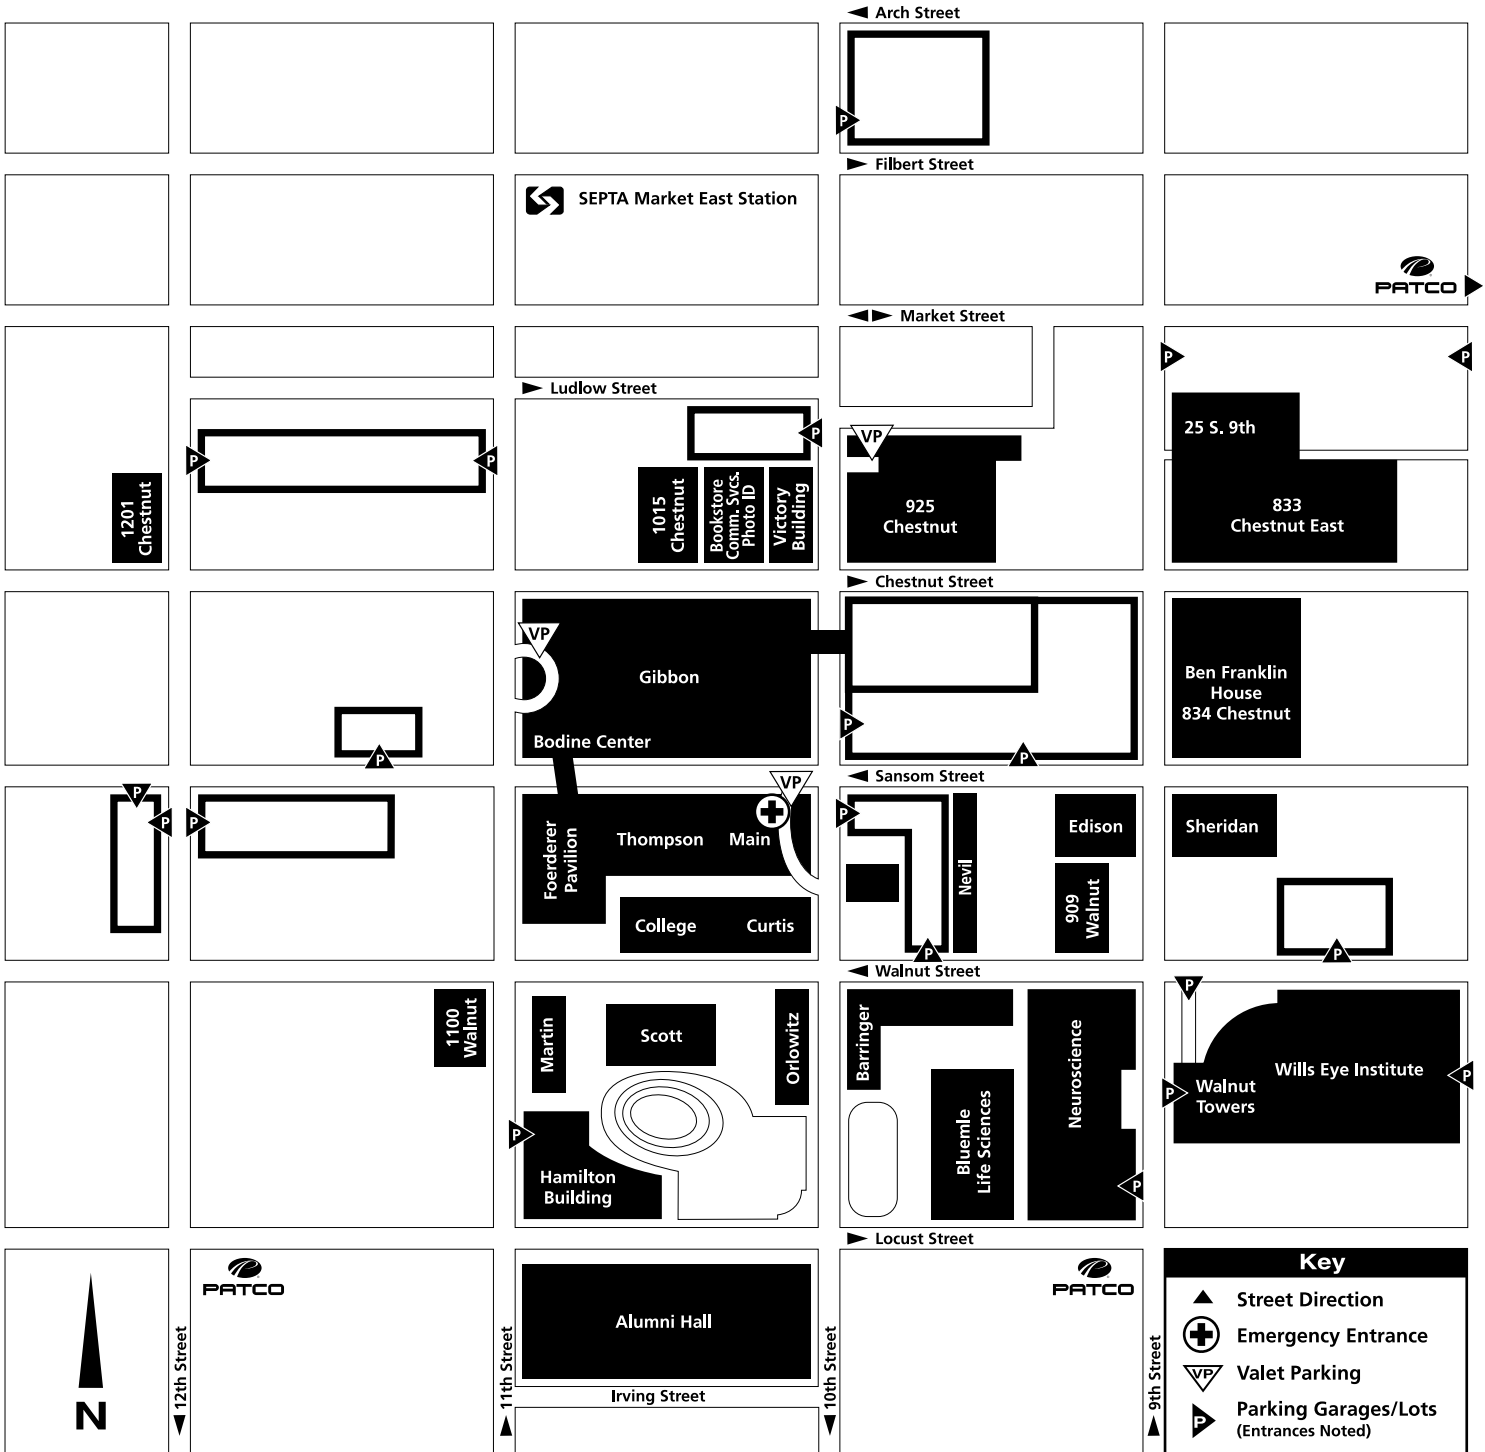

Jefferson™

Key

- ▲ Street Direction
- ⊕ Emergency Entrance
- VP Valet Parking
- P Parking Garages/Lots (Entrances Noted)